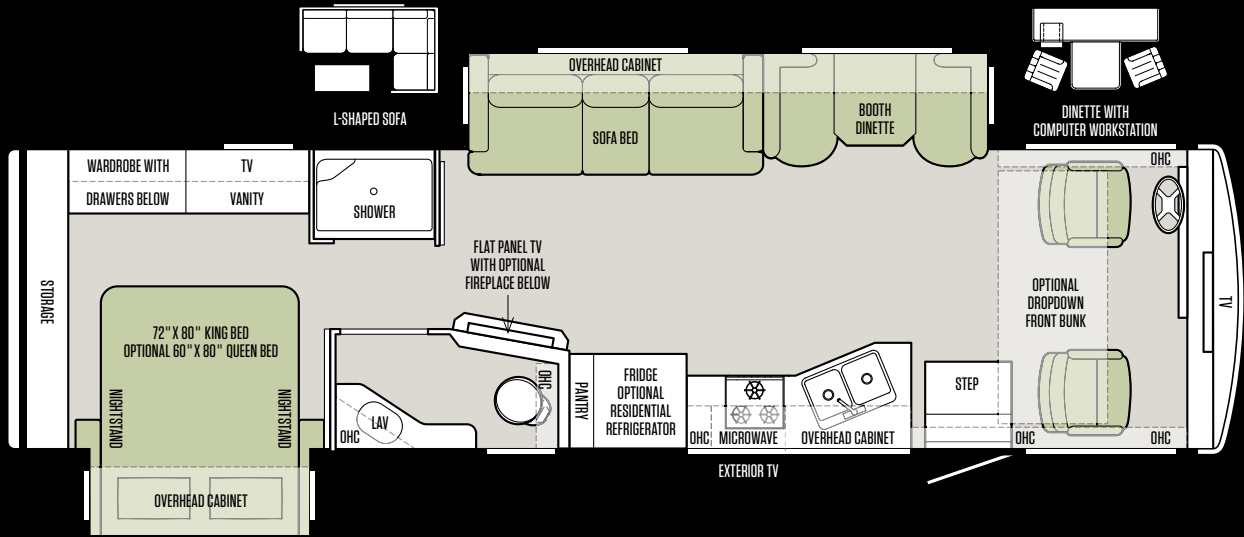

FLOOR PLANS

32 SA