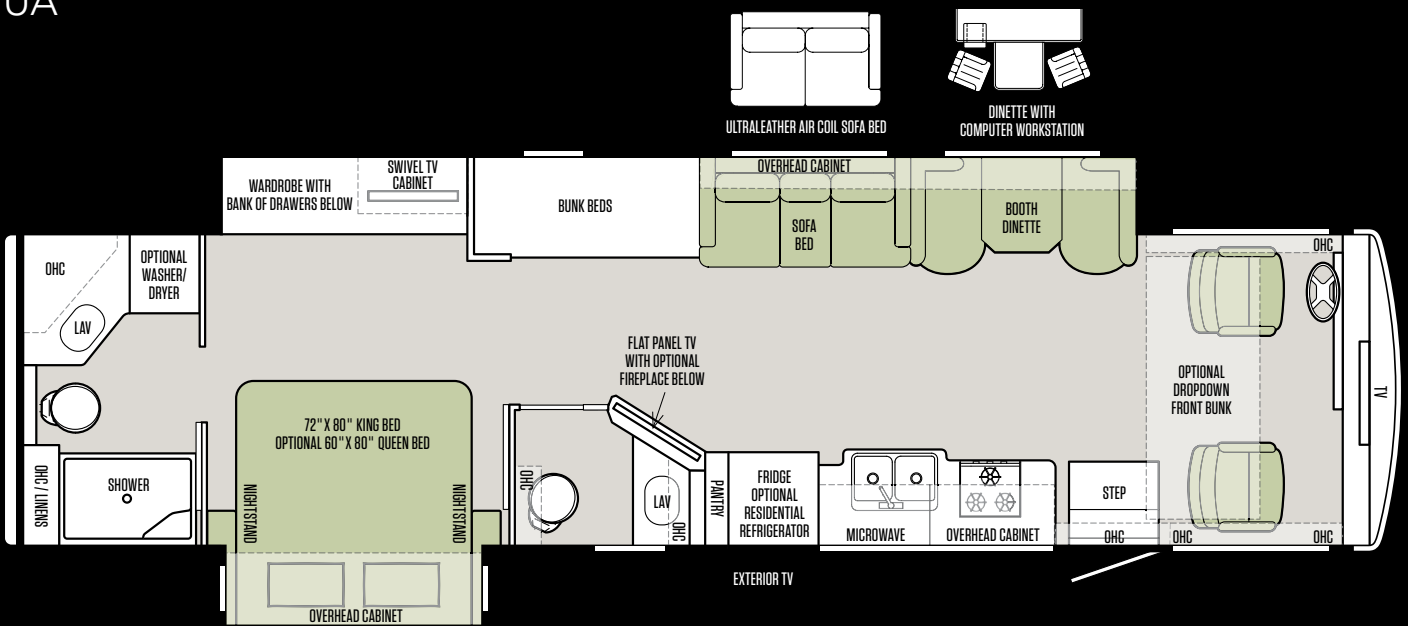

36 UA

Note: If optional furniture combinations are selected, window locations may vary from diagram shown.