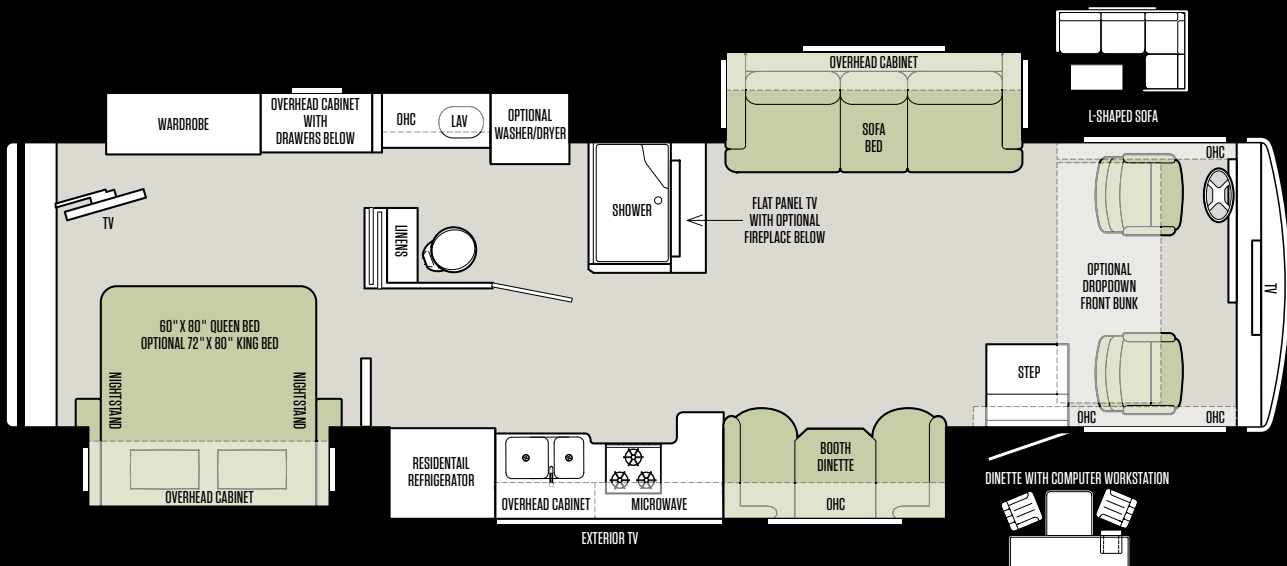

KITCHEN STOVE AND GALLEY WINDOW

COCKPIT

FLOOR PLANS

32 SA

34 PA

All options may not be available in every model. Because of progressive improvements, specifications, standard and optional equipment are subject to change without notice or obligation. For a complete and up-to-date list of available options and specifications, visit tiffinmotorhomes.com.

The design of every Tiffin floor plan must meet four essential criteria: Maximum space. Optimal organization. Relaxation plus. Elegant atmosphere. MORE plans offer your family the most comfortable layout for life on the road.

36 LA

36 UA

Note: If optional furniture combinations are selected, window locations may vary from diagram shown.

INTERIOR DÉCOR

CABINETS

AMBER GLAZED

ENGLISH CHESTNUT

MOCHA