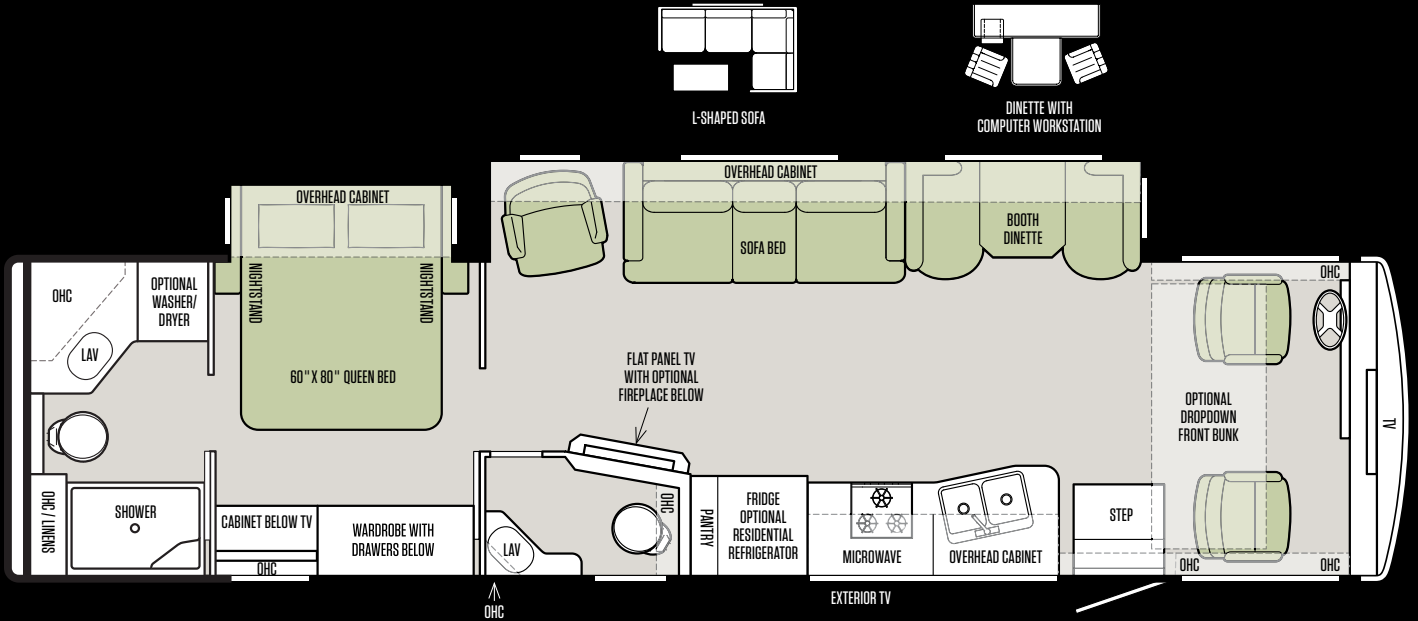

All interiors shown are 34 PA with Mocha Cabinets and Cashmere Interior. To learn more about all of our décor and floor plan options, visit tiffinmotorhomes.com.

The cool brightness of LED lighting illuminates interiors, using a fraction of the energy of incandescent bulbs to preserve the coach's battery life.

KITCHEN STOVE AND GALLEY WINDOW

COCKPIT

FLOOR PLANS

32 SA

34 PA

All options may not be available in every model. Because of progressive improvements, specifications, standard and optional equipment are subject to change without notice or obligation. For a complete and up-to-date list of available options and specifications, visit tiffinmotorhomes.com.

The design of every Tiffin floor plan must meet four essential criteria: Maximum space. Optimal organization. Relaxation plus. Elegant atmosphere. MORE plans offer your family the most comfortable layout for life on the road.

36 LA

36 UA

Note: If optional furniture combinations are selected, window locations may vary from diagram shown.

INTERIOR DÉCOR

CABINETS

AMBER GLAZED

ENGLISH CHESTNUT

MOCHA